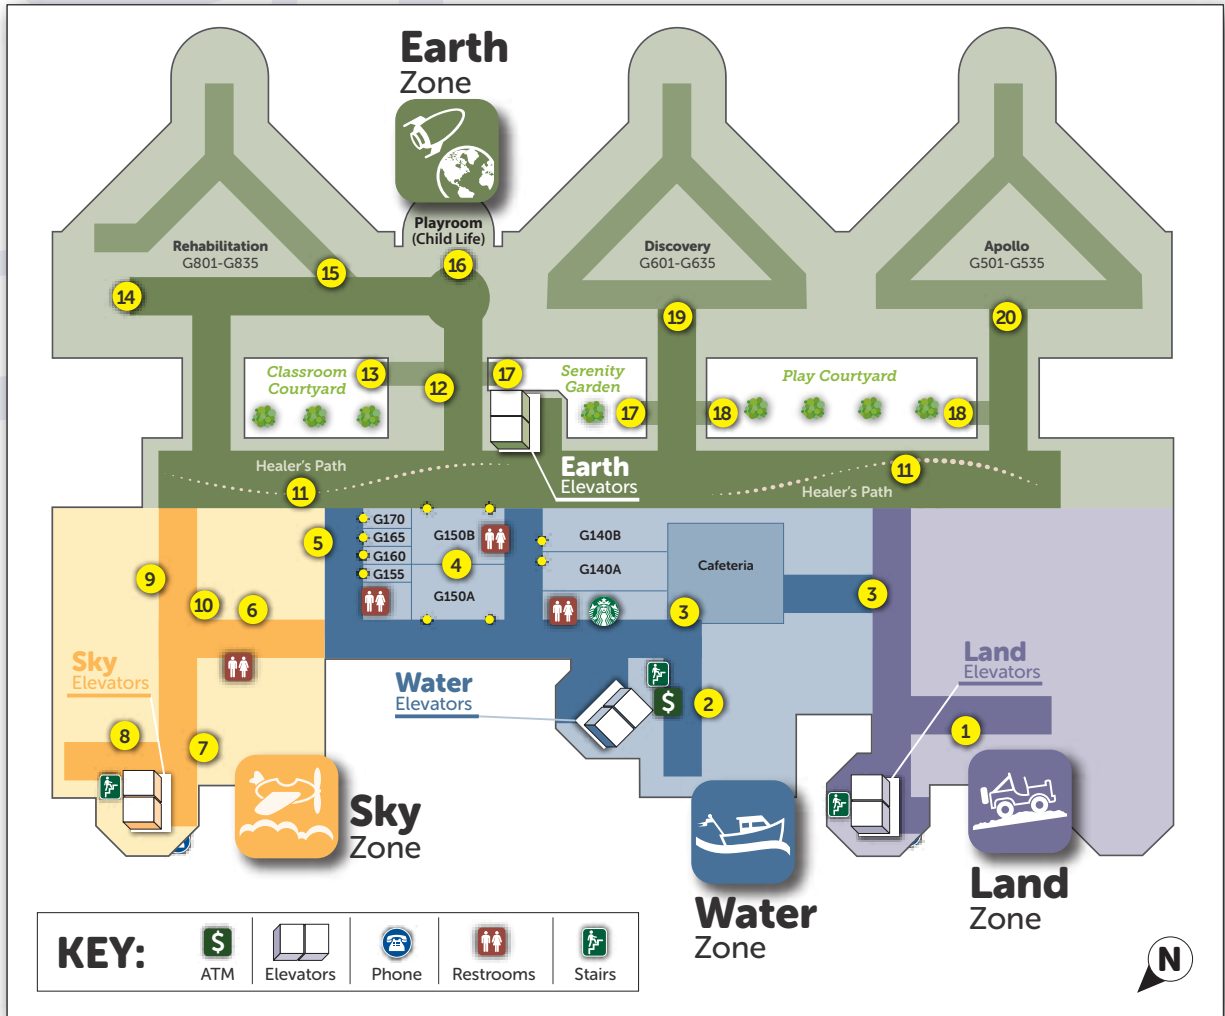

Ground Floor Map

Mapa de Planta Baja

Destination	Location	Zone	Destination	Location	Zone
Lugares	Ubicación	Zona	Lugares	Ubicación	Zona
ATM (Automatic Teller Machine) Cajero Automático	\$	Water	Occupational Therapy Terapia Ocupacional	14	Earth
Audiology Audiología	14	Earth	Pediatric Surgery Cirugía Pediátrica	8	Sky
Cafeteria - Grape Jellyfish Café Cafetería - Grape Jellyfish Café	3	Water	Physical Therapy Fisioterapia	14	Earth
Classroom Salón de Clases	12	Earth	Plastic Surgery Cirugía Plástica	8	Sky
Classroom Courtyard Salón de Clases	13	Earth	Playroom (Child Life) Sala de Juegos (Vida hospitalaria infantil)	16	Earth
Clinical Education Educación Clínica	5	Water	Play Courtyard Salón de Clases	18	Earth
Conference Rooms Salas de Conferencias	4	Water	Rheumatology, Immunology Reumatología, Inmunología	9	Sky
Employee Health Medicina Laboral	2	Water	Security Seguridad	1	Land
Family Resource Center Centro para la Familia	10	Sky	Serenity Garden Salón de Clases	17	Earth
Genetics Genética	6	Sky	Speech Therapy Fonoaudiología	14	Earth
Healer's Path Camino Healer's	11	Earth	Starbucks Starbucks		Water
Human Resources Recursos Humanos	2	Water	Patient Rooms Habitaciones - Pacientes Ingresados		
Infectious Disease Enfermedades Infecciosas	9	Sky	Apollo G501-G535 Apollo G501-G535	20	Earth
Library Biblioteca	10	Sky	Discovery G601-G635 Discovery G601-G635	19	Earth
Neuropsychology Neuropsicología	14	Earth	Rehabilitation G801-G835 Centro de Rehabilitación G801-G835	15	Earth
Neurosurgery Neurocirugía	7	Sky			

Follow directional signs to the **ZONE**:

Sky
Zone

Earth
Zone

Water
Zone

Land
Zone

STEP

2

Take the **ELEVATOR**: (if needed)

To exit building from Lab, take  **Sky Elevators** to 1st Floor. Exit through Outpatient Entrance.

Gift Shop is located on the 1st Floor,  **Earth Zone**

 **STARBUCKS**[®], Grape Jellyfish Café, and ATM are located on the Ground Floor,  **Water Zone**